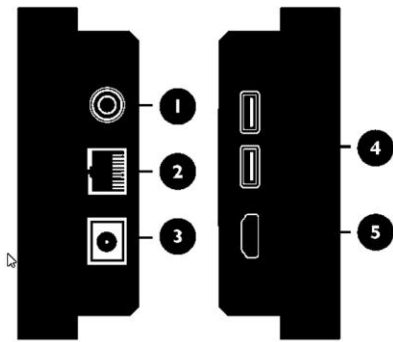

Connection

Input : Power AC, HDMI, 2x USB, RJ45, RS232

Functions : Image setting, Source Control, Volume Control, Sharpness Enhancement, HDMI-HDCP, OTA Update, USB-Playback, X-Sign, Wake Up HDMI/LAN

Extra

Certification

Safety : CE

Environment

Operation : + 0 ~ +50°C ; 20 ~ 80% air humidity
Storage : -25 ~ +60°C ; 20 ~ 80% air humidity

Characteristic

weight net. : 11 kg
Housing color : black
Bezel width top/bottom/left/right : 14 / 14 / 15 / 15 mm
Dimension (W x H x D) : 965 x 332 x 80 mm
VESA Mounting holes : On the site, 10 – M6 x 12L
Accessories : Remote Controller, Power cable, Power adapter, HDMI cable,
Warranty term : 3 years OSE (on site exchange)

Data sheet

Input/output terminals

1 RS232 (3.5mm)

Receives control signals from a computer or another display.

2 LAN

Connects to the RJ-45 port on your Ethernet or router.

3 DC IN

Connects to a power outlet via the supplied power cord and adapter.

4 USB(2.0)

Accesses multimedia files on USB drives directly.

5 HDMI IN

Receives HDMI signals from an external device.

7 Line IN

Inputs audio signals from an external device.

Dimension