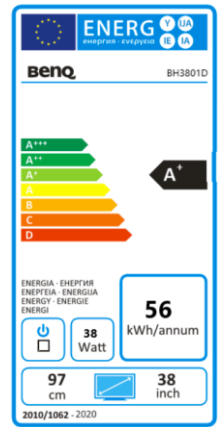

Data sheet

BenQ BH3801D

Bar Type Display

- Double-Side Bar Type
- Resolution 1920 x 600
- Android 6.0 OS System
- Landscape / Portrait Mode
- X-Sign Support

HDMI

Panel

Model : BH3801D
Art. No. / EAN Code : 9H.F5XPG.NA1/ 471 8755 07981 8

Typ : 96,52 cm / 38" IPS Technology
Native Resolution : 1920 x 600 / 16:5
Panel : 8 Bit
Pixel pitch : 0,48 mm / 0,48 mm
Panel surface : Anti Glare
Max. colors : 16.7 million

Backlight : Edge LED
Viewing angle H / V : 178° / 178°
Contrast (static) : 1.000:1
Brightness : 700 cd/m²
Response time : 8 ms

Speaker : 1W x4
Light life typ. : 55.000 h
Operation time hour per day : 24/7
Display Orientation : Landscape / Portrait

Energy

Power supply : external
Voltage for operation : 100 ~ 264 VAC ; 50 / 60 Hz
Power consumption max. / typ. : 56 W / 38 W
Sleep mode : < 0.5 W

Certification

Safety : CE

Environment

Operation : + 0 ~ +50°C ; 20 ~ 80% air humidity
Storage : -25 ~ +60°C ; 20 ~ 80% air humidity

Characteristic

weight net. : 11 kg
Housing color : black
Bezel width top/bottom/left/right : 14 / 14 / 15 / 15 mm
Dimension (W x H x D) : 965 x 332 x 80 mm
VESA Mounting holes : On the site, 10 – M6 x 12L
Accessories : Remote Controller, Power cable, Power adapter, HDMI cable,
Warranty term : 3 years OSE (on site exchange)